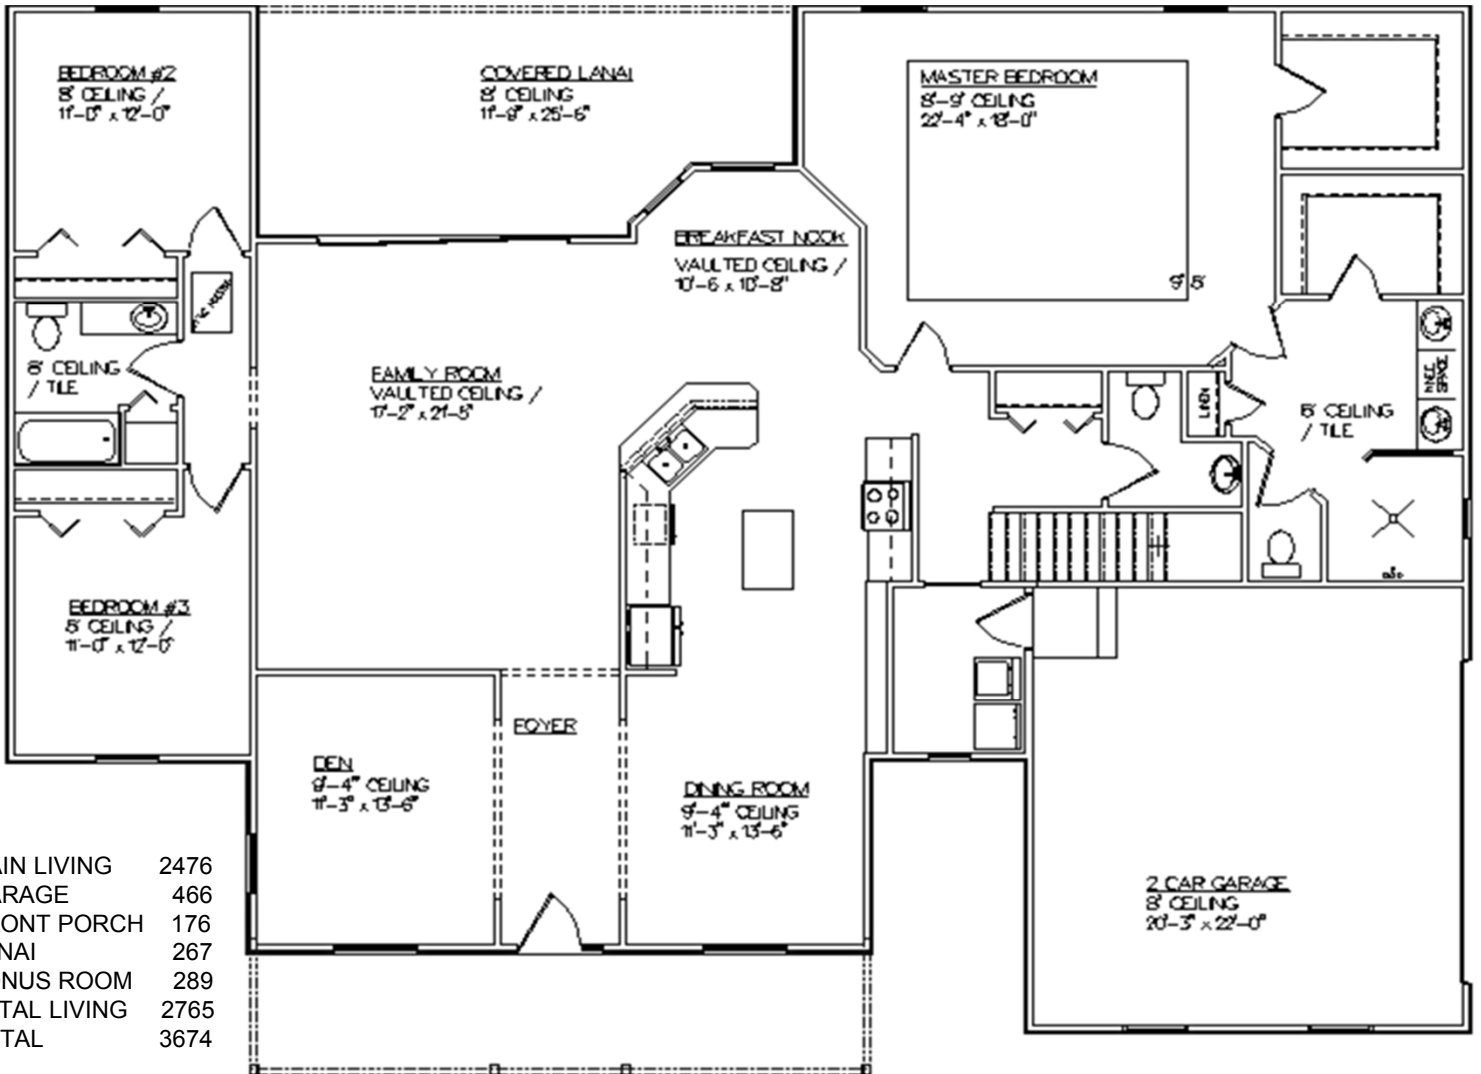

CLASSIC CUSTOM HOMES INC.

"2476" MODEL

MAIN LIVING	2476
GARAGE	466
FRONT PORCH	176
LANAI	267
BONUS ROOM	289
TOTAL LIVING	2765
TOTAL	3674

CRC1327749

Room sizes are approximate.