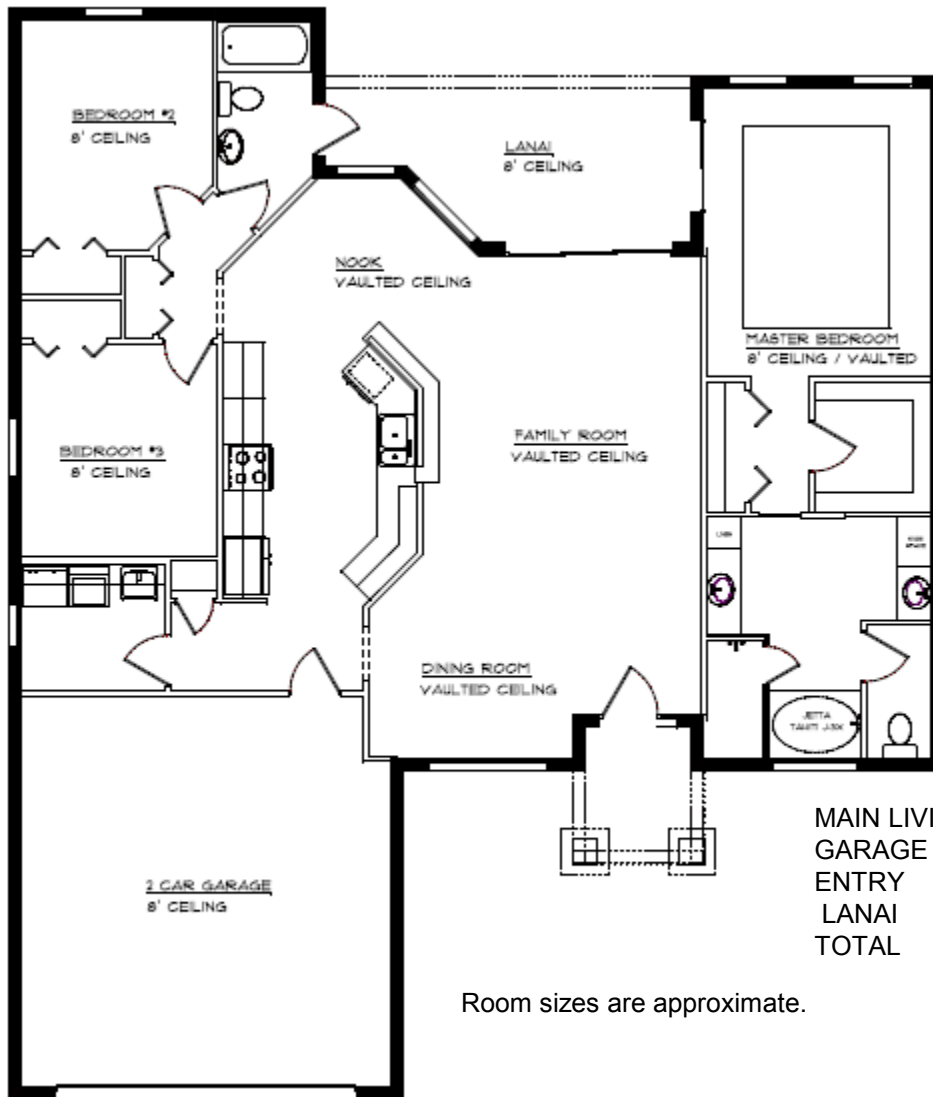

CLASSIC

CUSTOM HOMES INC.

“1709” MODEL

MAIN LIVING	1709
GARAGE	453
ENTRY	57
LANAI	160
TOTAL	2379

Room sizes are approximate.