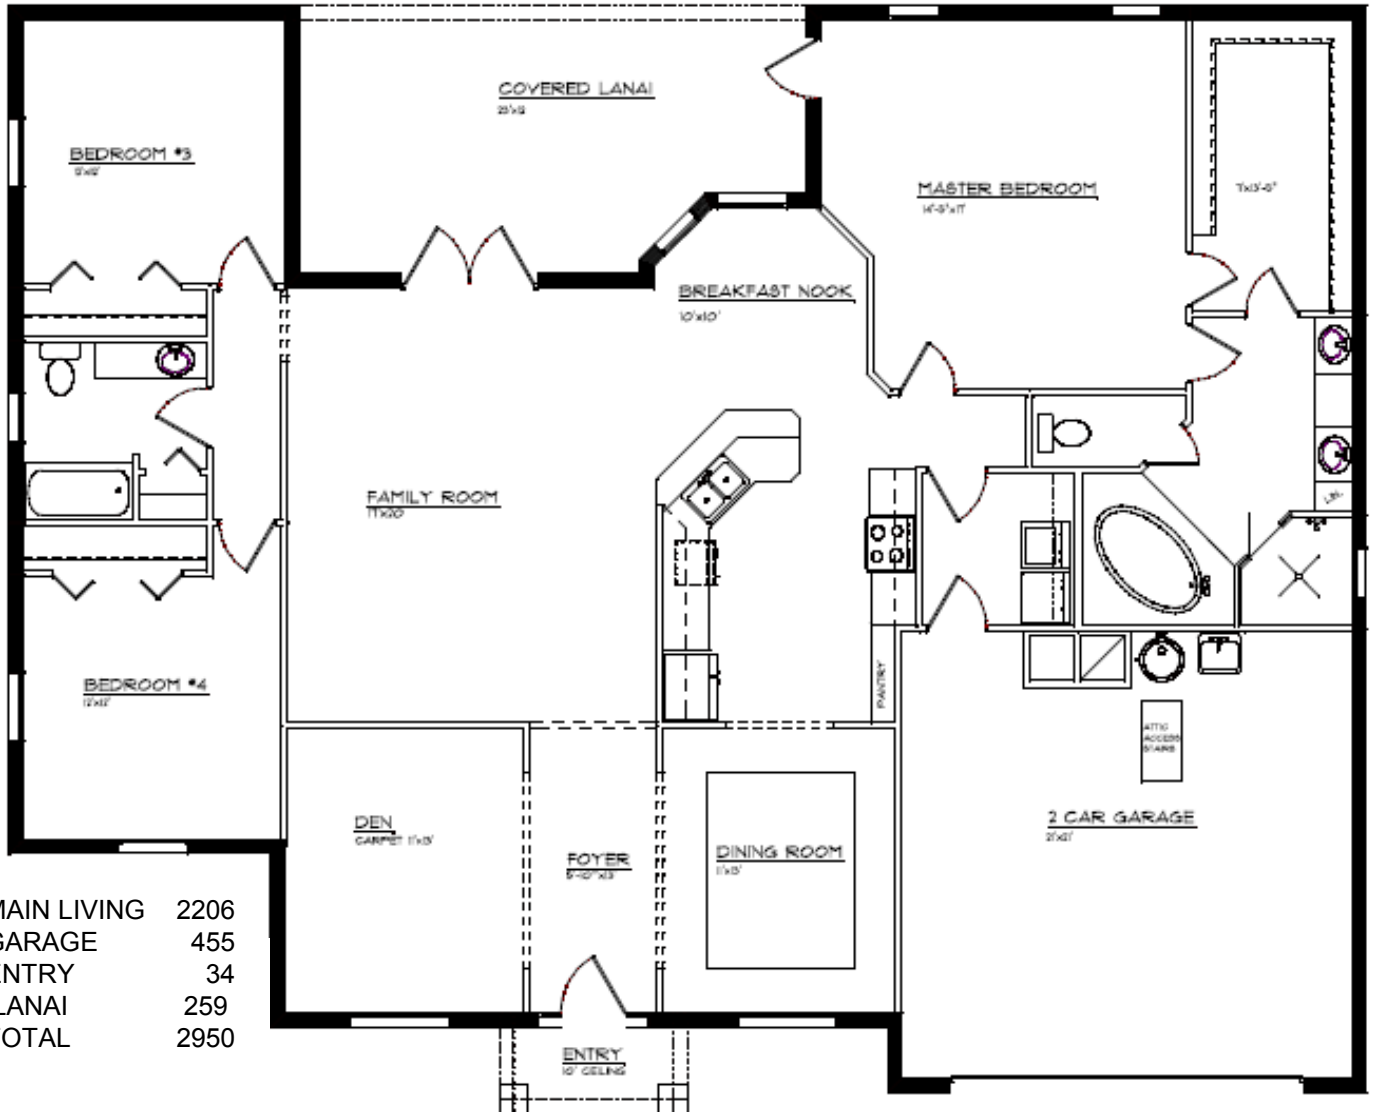

CLASSIC CUSTOM HOMES INC.

“2206” MODEL

MAIN LIVING	2206
GARAGE	455
ENTRY	34
LANAI	259
TOTAL	2950